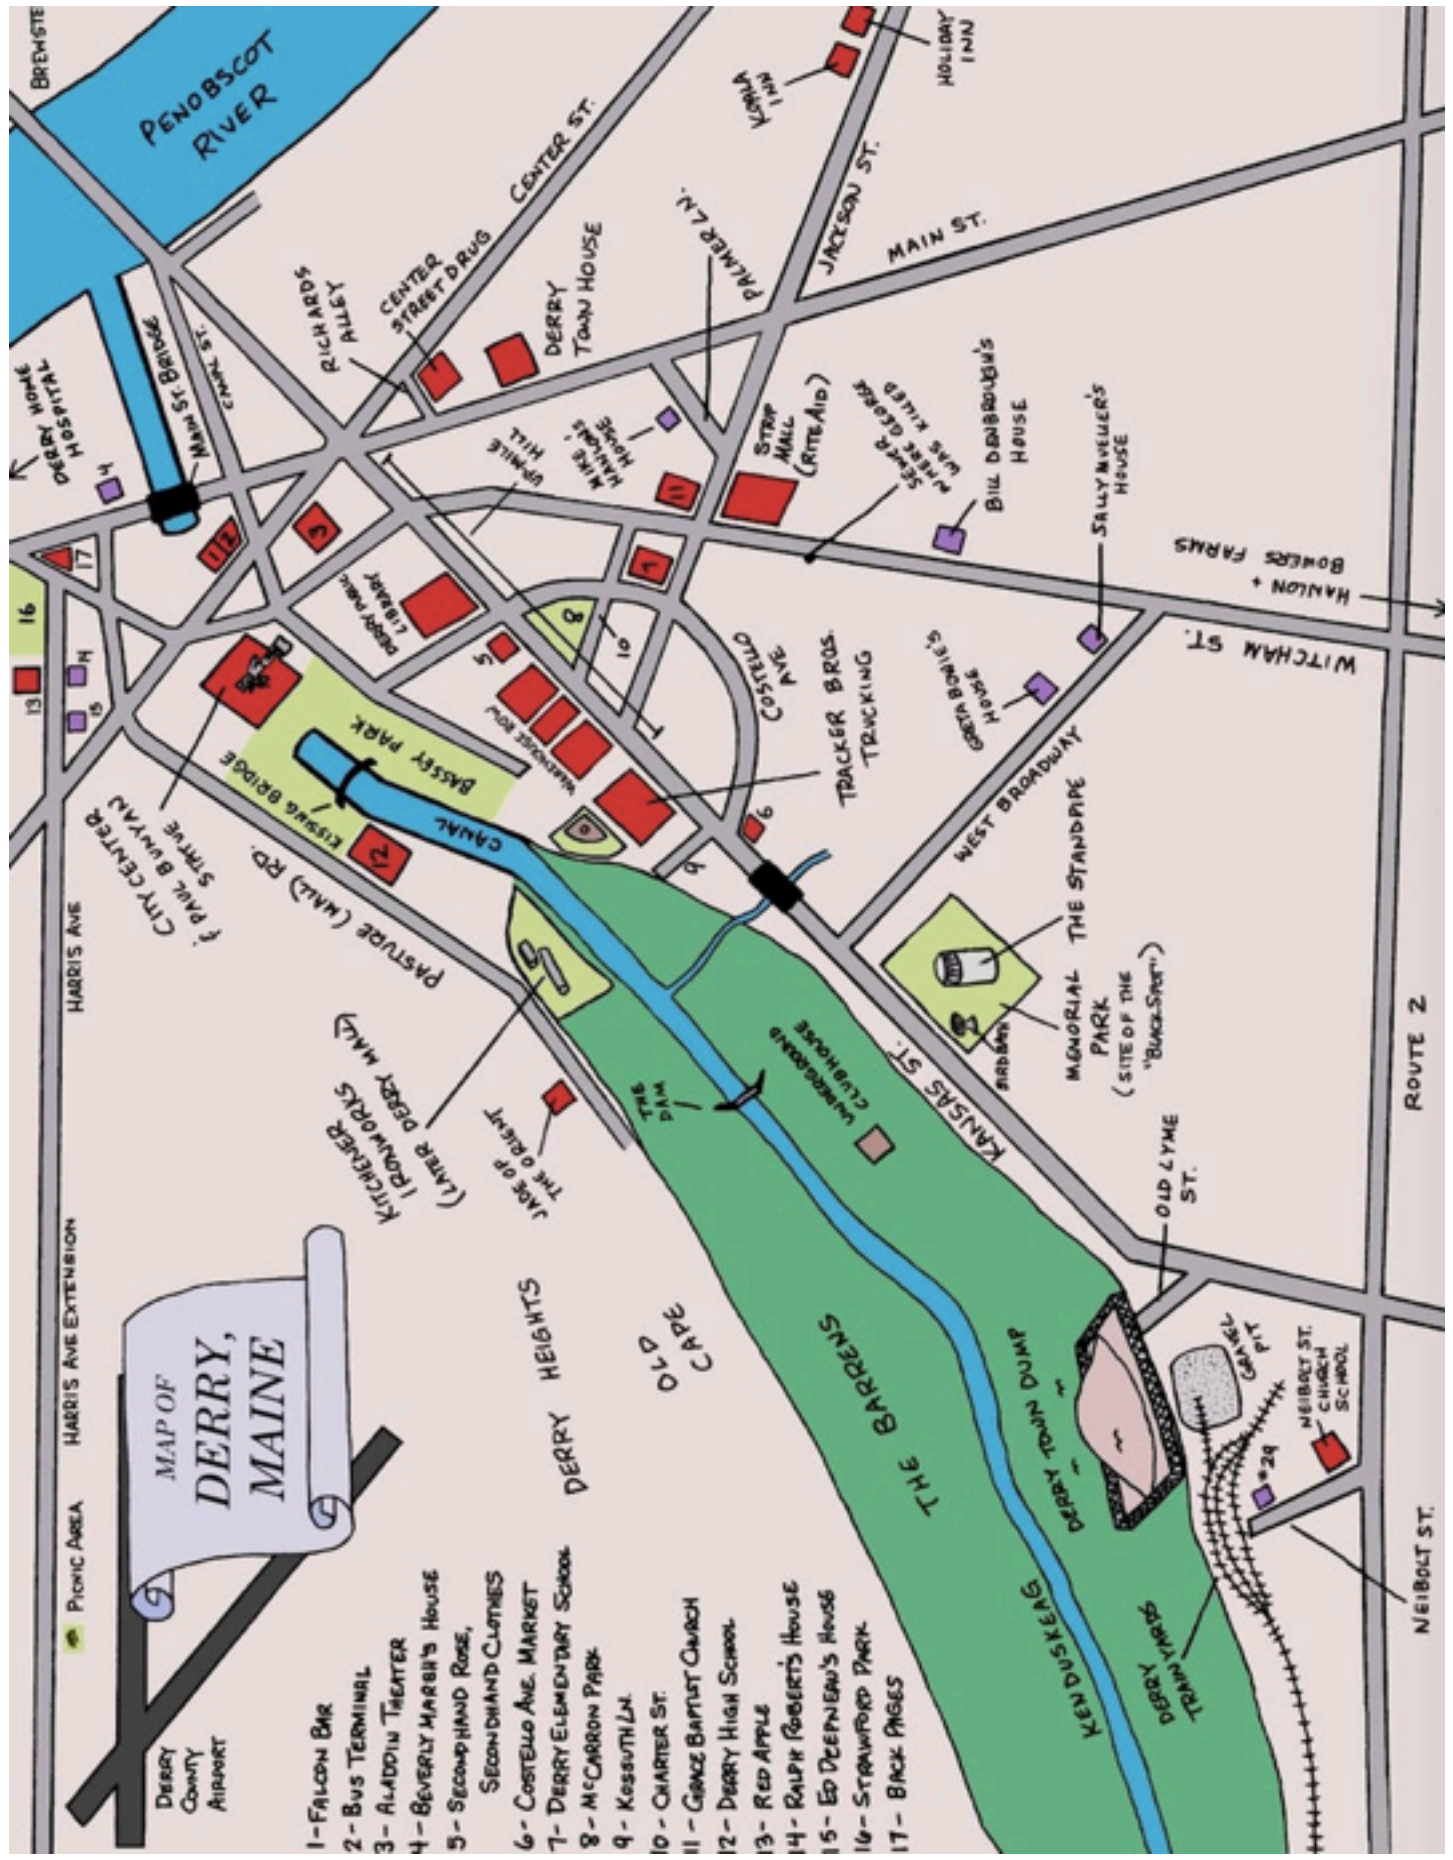

# MAP OF DERRY, MAINE

Derry County Airport

- 1- FALCON BAR
- 2- BUS TERMINAL
- 3- ALADDIN THEATER
- 4- BEVERLY MARBLE'S HOUSE
- 5- SECOND HAND ROSE, SECOND HAND CLOTHES
- 6- COSTELLO AVE. MARKET
- 7- DERRY ELEMENTARY SCHOOL
- 8- MCCARRON PARK
- 9- KESSUTH LN.
- 10- CHARTER ST.
- 11- GRACE BAPTIST CHURCH
- 12- DERRY HIGH SCHOOL
- 13- RED APPLE
- 14- RALPH ROBERT'S HOUSE
- 15- ED DEPRENIEU'S HOUSE
- 16- STRAWFORD PARK
- 17- BACK PAGES

ROUTE 2

NEIBOLT ST.